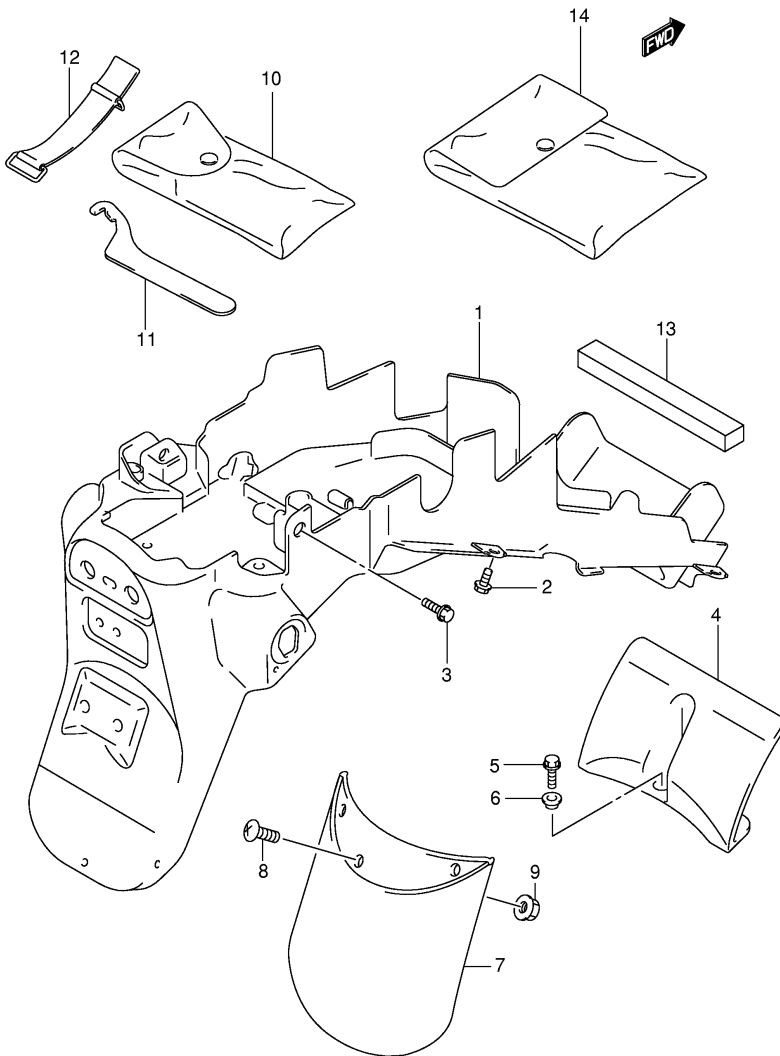

Ref No	Part No	Description
1	63111-19F21	Fender, Rear
2	09116-06168	Bolt
3	09113-06001	Bolt
4	63421-19F00	Mud Guard, Rear Fender Front
5	02162-06163	Bolt
6	09169-06071	Washer
7	63311-19F00	Extension, Rear Fender
8	02142-06103	Screw
9	09146-06003	Nut
10	09800-21008	Tool Assy
11	09822-00005	Clamp, Wrench
12	47435-02F01	Band, Tool
13	47161-08F00	Cushion
14	94980-42A00	Bag, Manual

SV650Y E02_041A
REAR FENDER